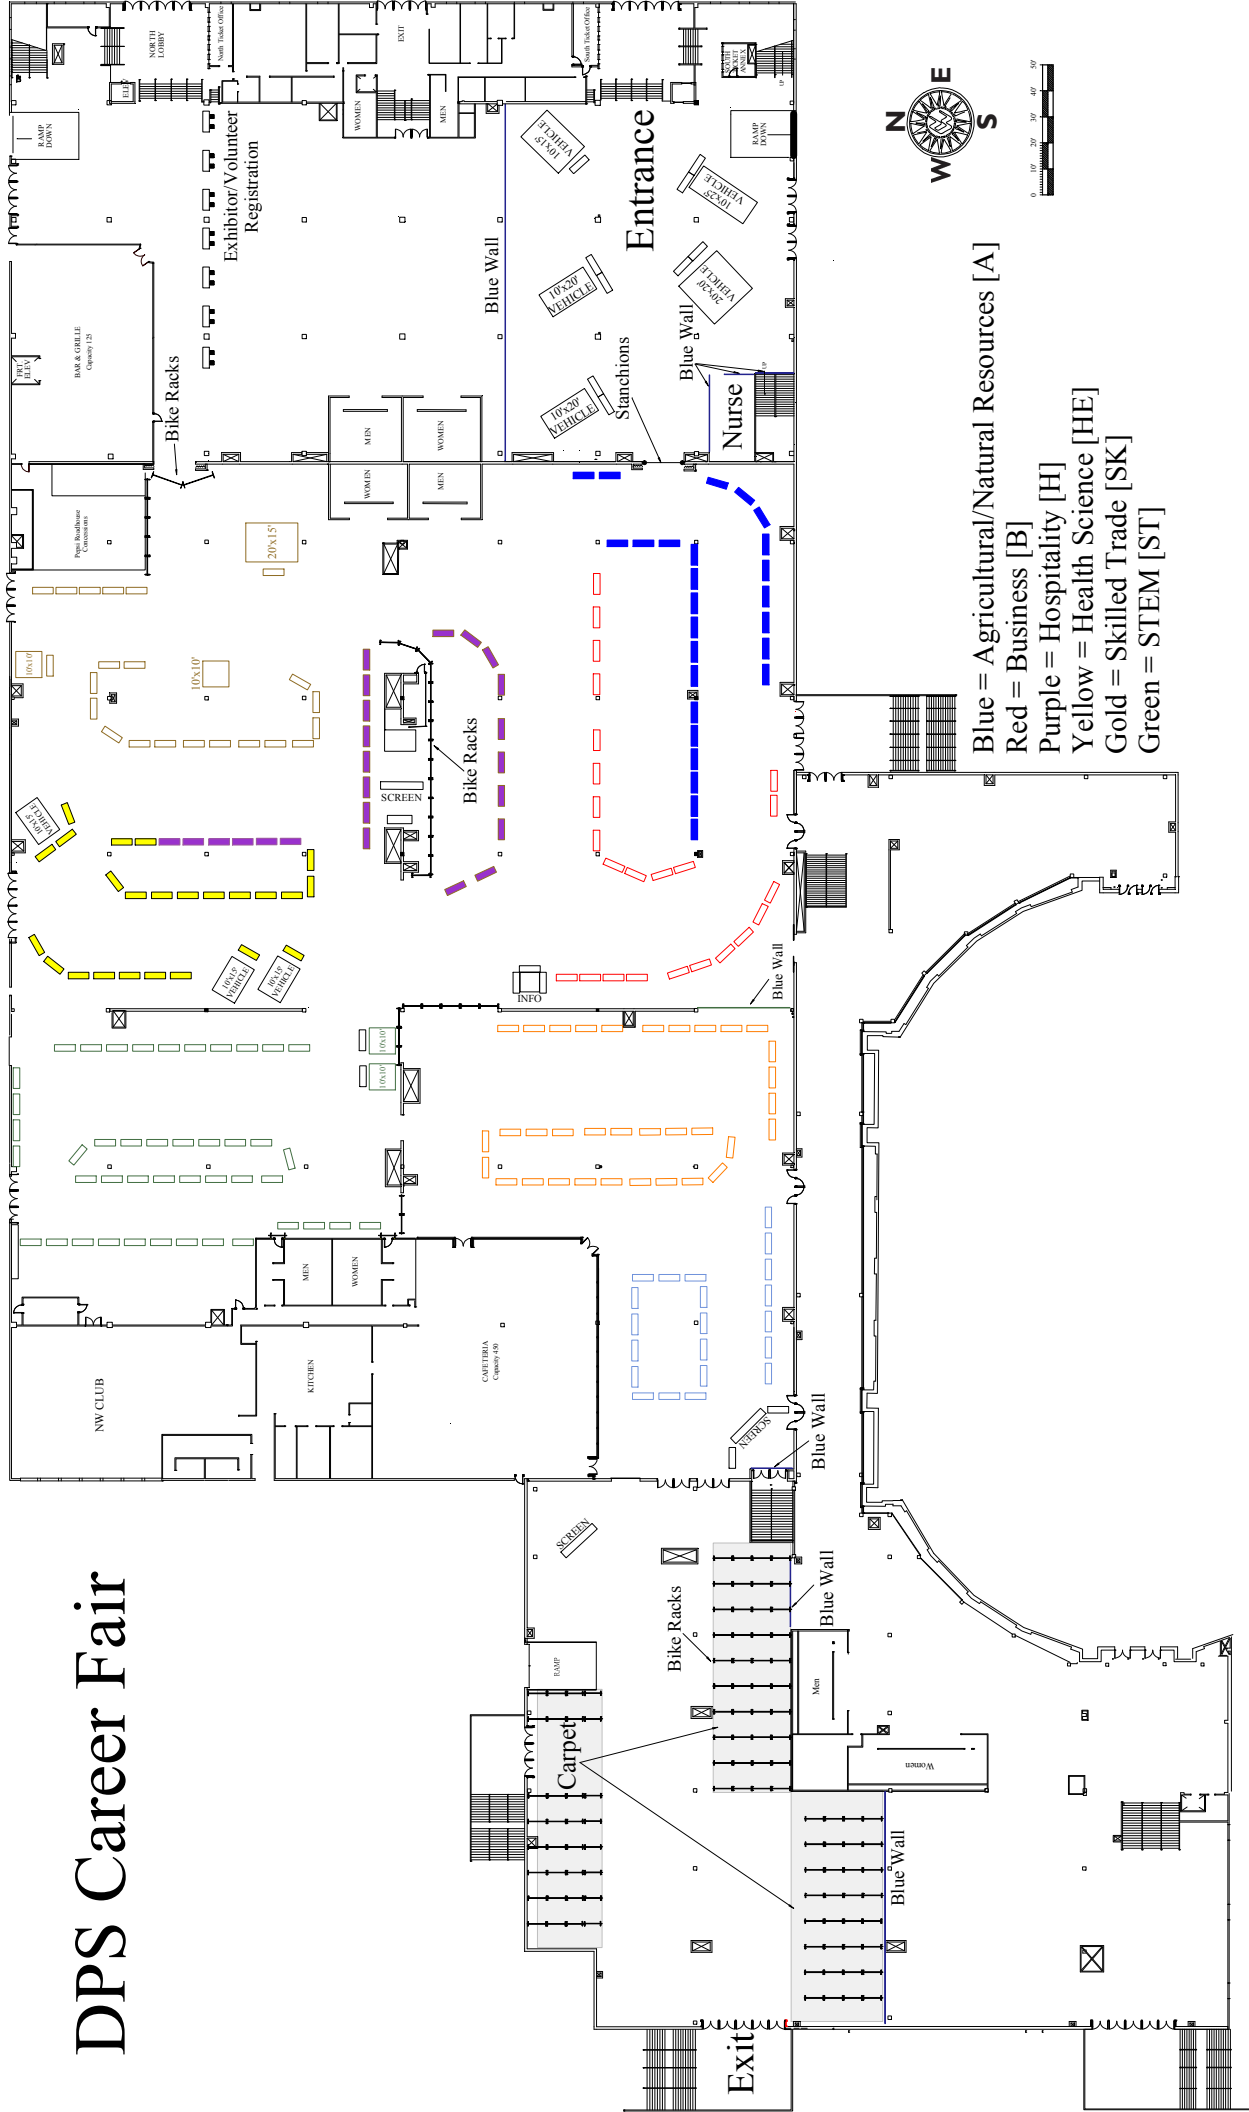

DPS Career Fair

Hall of Education 2 West

Hall of Education 2 East

Expo Hall 2

- Blue = Agricultural/Natural Resources [A]
- Red = Business [B]
- Purple = Hospitality [H]
- Yellow = Health Science [HE]
- Gold = Skilled Trade [SK]
- Green = STEM [ST]