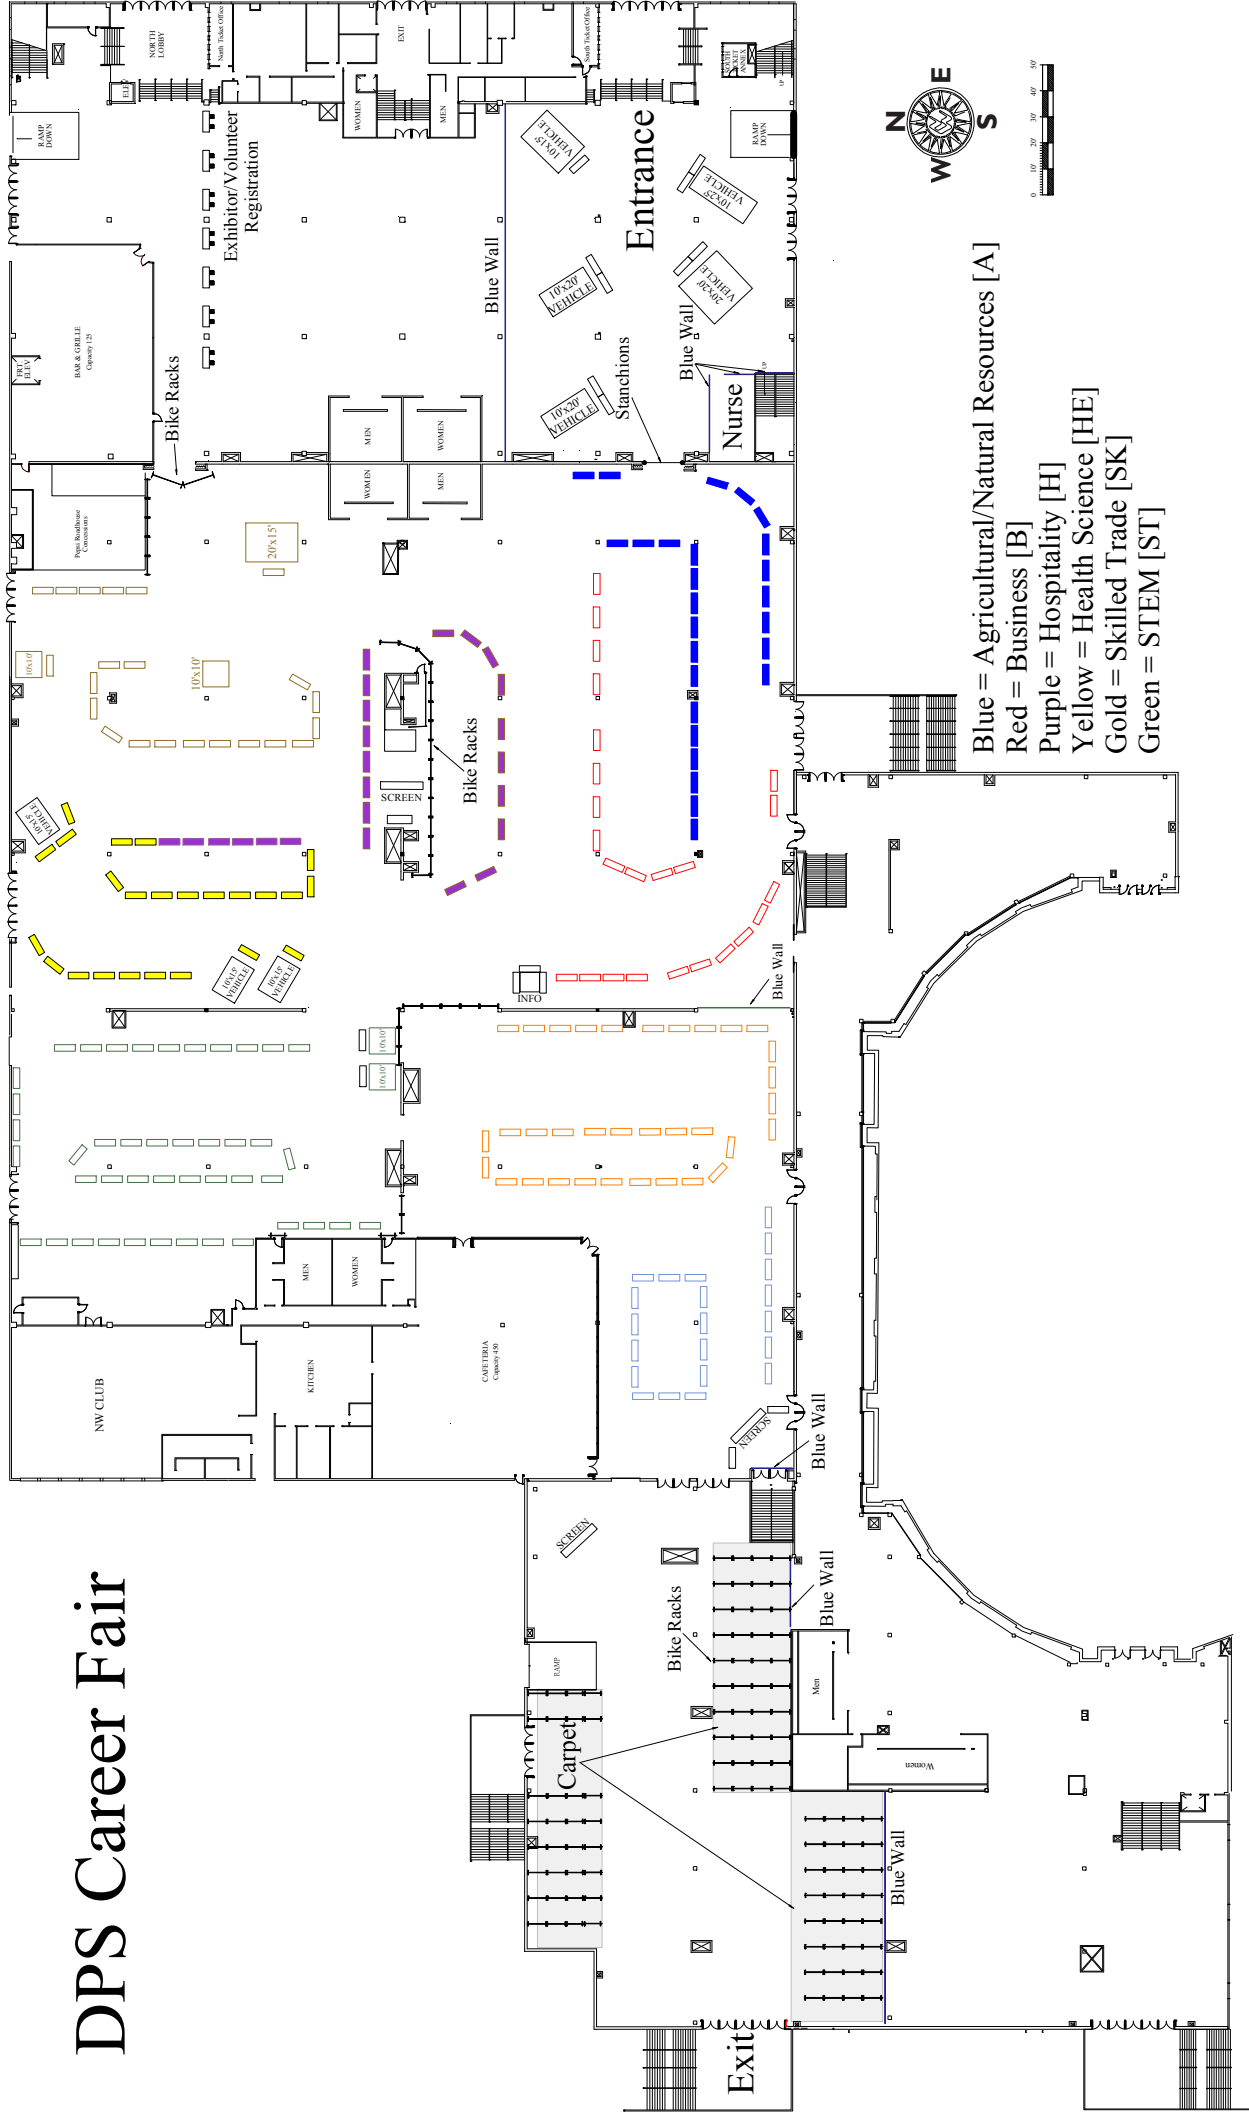

# DPS Career Fair

Hall of Education 2 West

Hall of Education 2 East

Expo Hall 2

- Blue = Agricultural/Natural Resources [A]
- Red = Business [B]
- Purple = Hospitality [H]
- Yellow = Health Science [HE]
- Gold = Skilled Trade [SK]
- Green = STEM [ST]